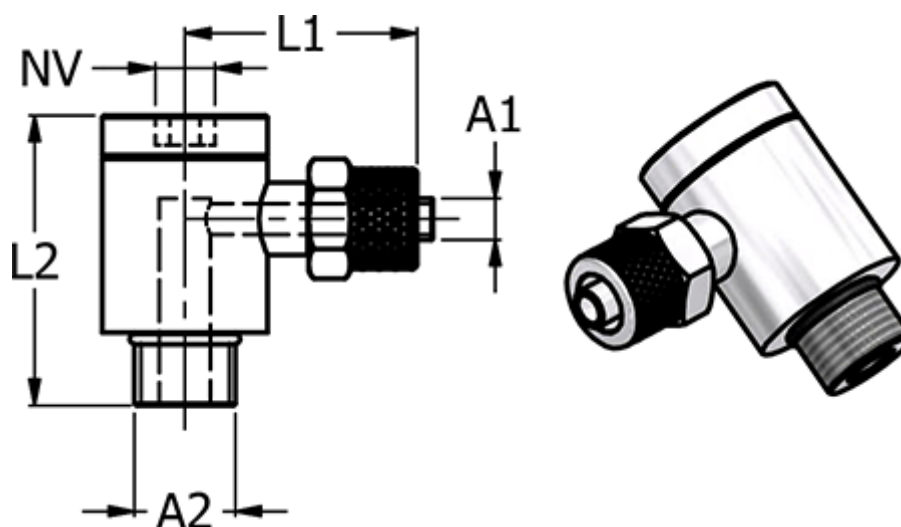

Article number: 5861363810

Description: Push-on fitting 13.638-10, metal G 3/8"/Ø10/8  
Banjovinkel

## Measures

Hose diameter A1	= 10/8
L1	= 31.5
L2	= 36
NV	= 5
Thread A2	= G 3/8"